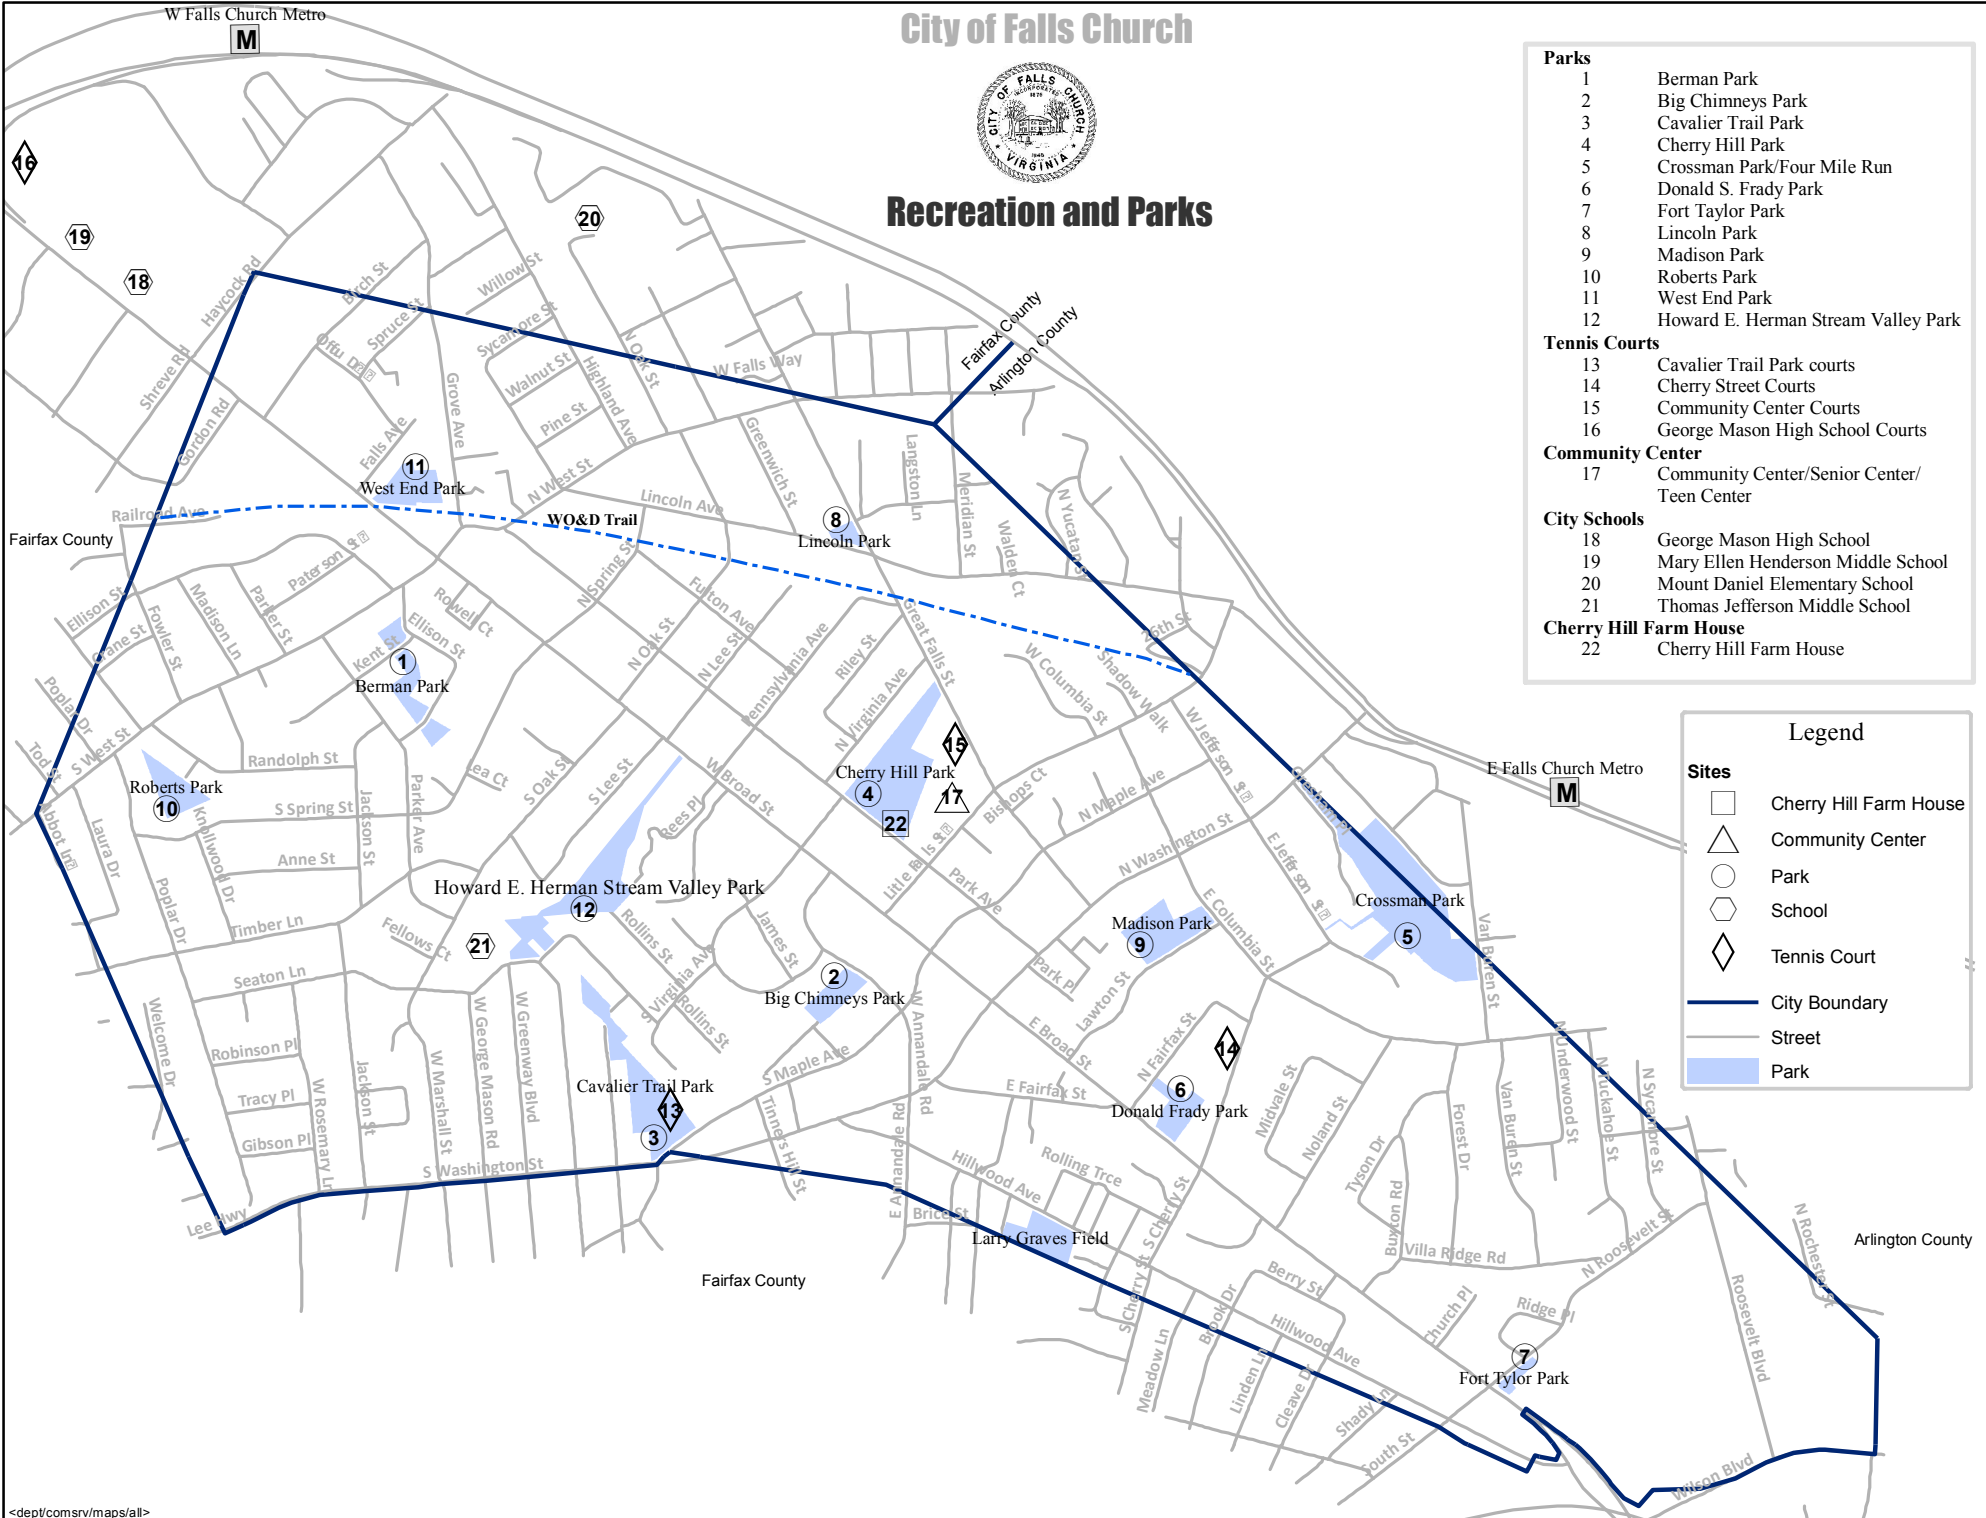

# City of Falls Church

## Recreation and Parks

Parks	
1	Berman Park
2	Big Chimneys Park
3	Cavalier Trail Park
4	Cherry Hill Park
5	Crossman Park/Four Mile Run
6	Donald S. Frady Park
7	Fort Taylor Park
8	Lincoln Park
9	Madison Park
10	Roberts Park
11	West End Park
12	Howard E. Herman Stream Valley Park
Tennis Courts	
13	Cavalier Trail Park courts
14	Cherry Street Courts
15	Community Center Courts
16	George Mason High School Courts
Community Center	
17	Community Center/Senior Center/Teen Center
City Schools	
18	George Mason High School
19	Mary Ellen Henderson Middle School
20	Mount Daniel Elementary School
21	Thomas Jefferson Middle School
Cherry Hill Farm House	
22	Cherry Hill Farm House

Legend	
	Cherry Hill Farm House
	Community Center
	Park
	School
	Tennis Court
	City Boundary
	Street
	Park